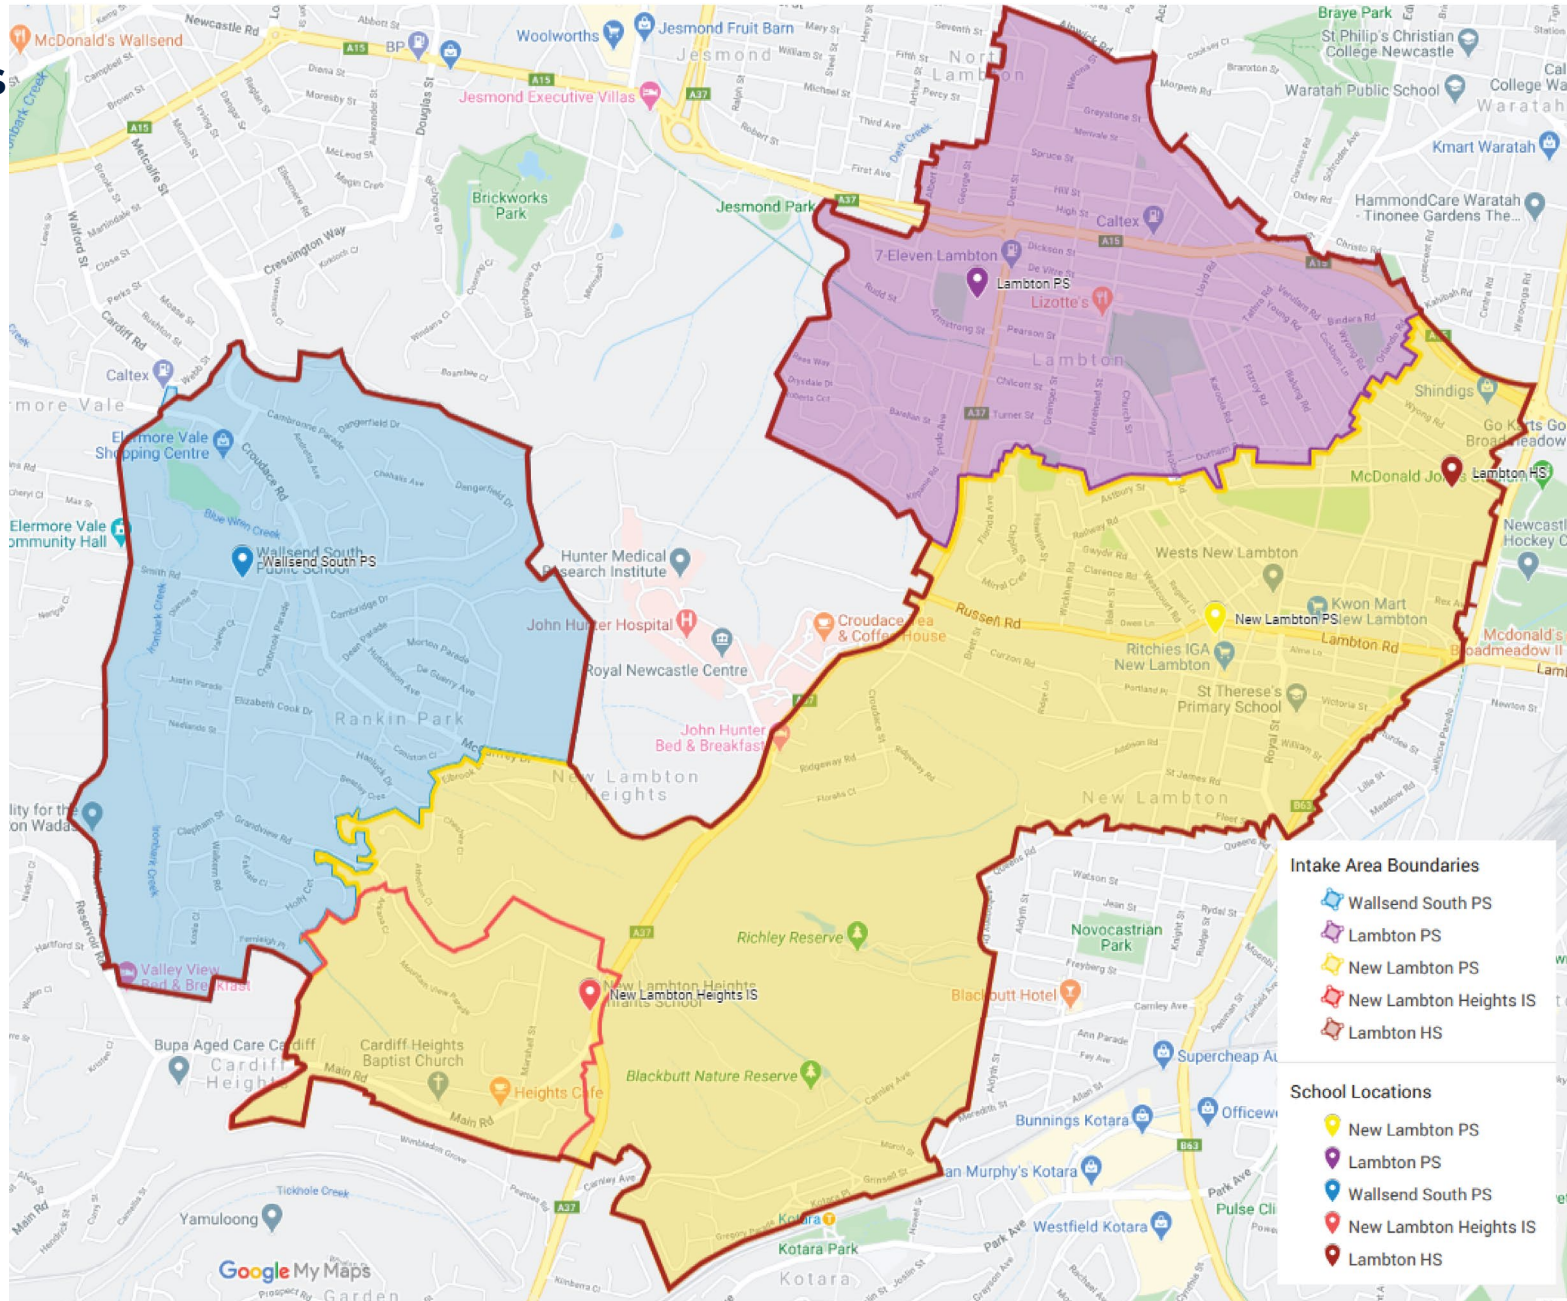

New Lambton PS Intake Area Boundary Change Engagement Map

1 July 2020

Contents

1. Current Intake Area Boundaries Map
2. Proposed Intake Area Boundaries Map
3. Zoomed Map - Ridgeway Rd/Croudace St Area
4. Zoomed Map – 142 Croudace St Area

1. Current Intake Area Boundaries

2. Proposed Intake Area Boundaries

3. Proposed Intake Area Boundaries – Ridgeway Rd & Croudace St Area

4. Proposed Intake Area Boundaries – 142 Croudace St Designated to Lambton PS