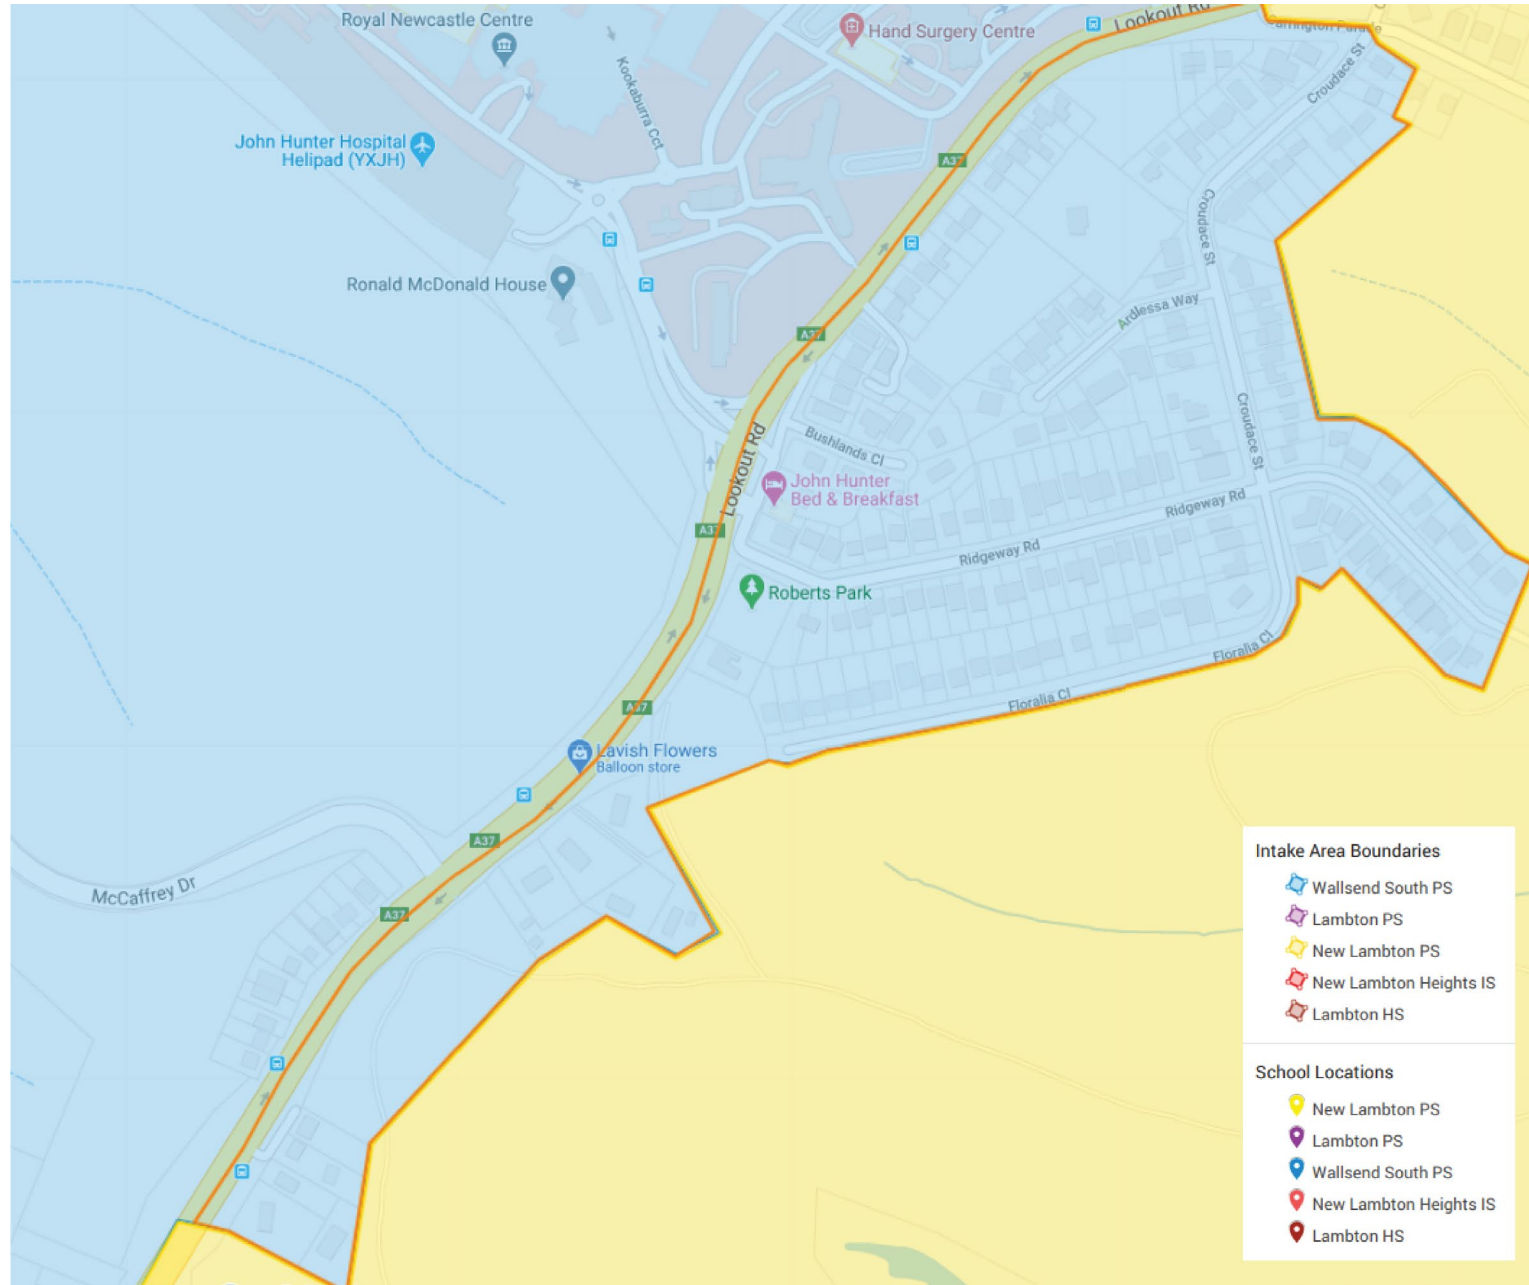

New Lambton PS Intake Area Boundary Change Engagement Map

1 July 2020

Contents

1. Current Intake Area Boundaries Map
2. Proposed Intake Area Boundaries Map
3. Zoomed Map - Ridgeway Rd/Croudace St Area
4. Zoomed Map – 142 Croudace St Area

1. Current Intake Area Boundaries

2. Proposed Intake Area Boundaries

3. Proposed Intake Area Boundaries – Ridgeway Rd & Croudace St Area

4. Proposed Intake Area Boundaries – 142 Croudace St Designated to Lambton PS