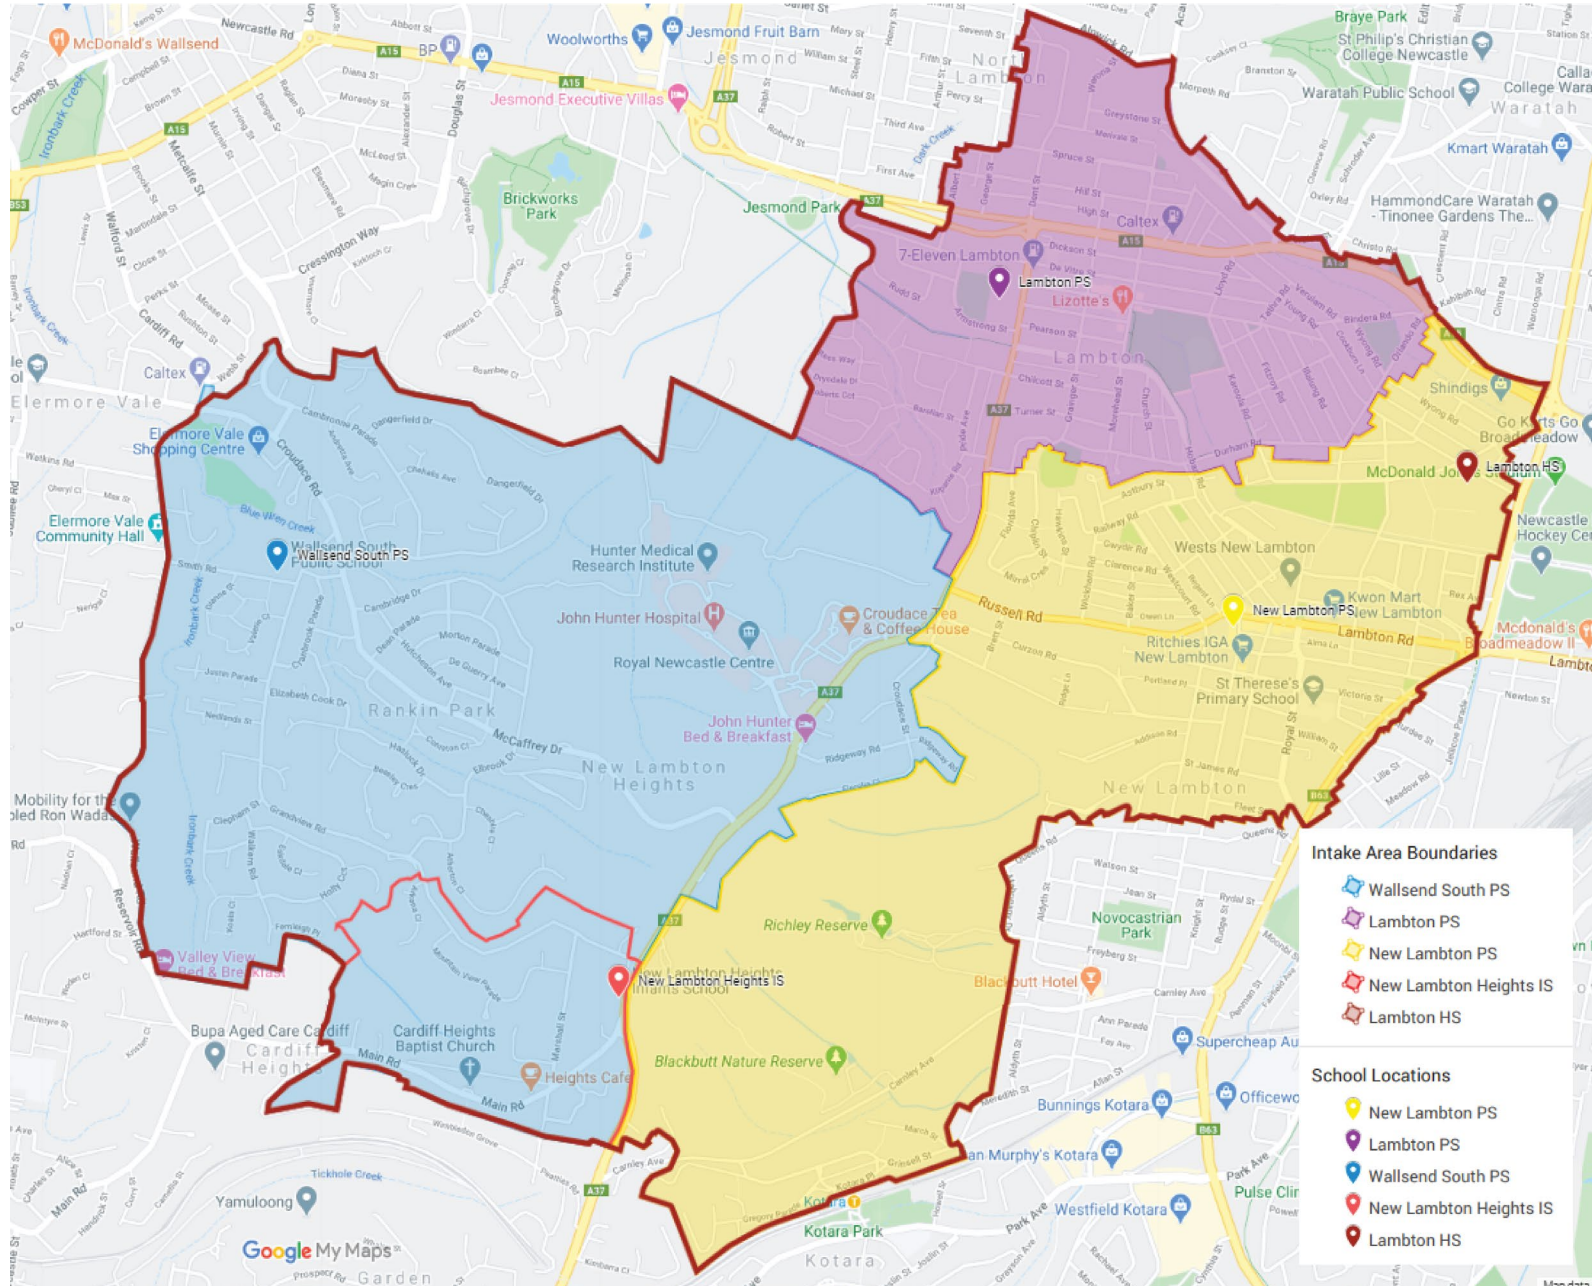

New Lambton PS Intake Area Boundary Change Engagement Map

1 July 2020

Contents

1. Current Intake Area Boundaries Map
2. Proposed Intake Area Boundaries Map
3. Zoomed Map - Ridgeway Rd/Croudace St Area
4. Zoomed Map – 142 Croudace St Area

1. Current Intake Area Boundaries

2. Proposed Intake Area Boundaries

3. Proposed Intake Area Boundaries – Ridgeway Rd & Croudace St Area

4. Proposed Intake Area Boundaries – 142 Croudace St Designated to Lambton PS